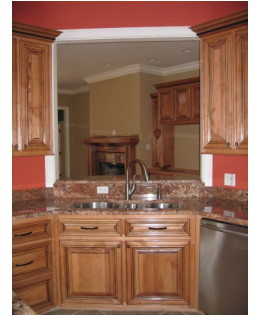

# 13062 MIDLAND COVE | FLORENCE GARDENS

OFFERED AT \$349,000

3 BR/2BA • 1964 SQ FT

- Entry courtyard
- Split bedroom plan
- Fabulous kitchen
- View from every room
- Greenbelt lot

Neighborhood amenities include: