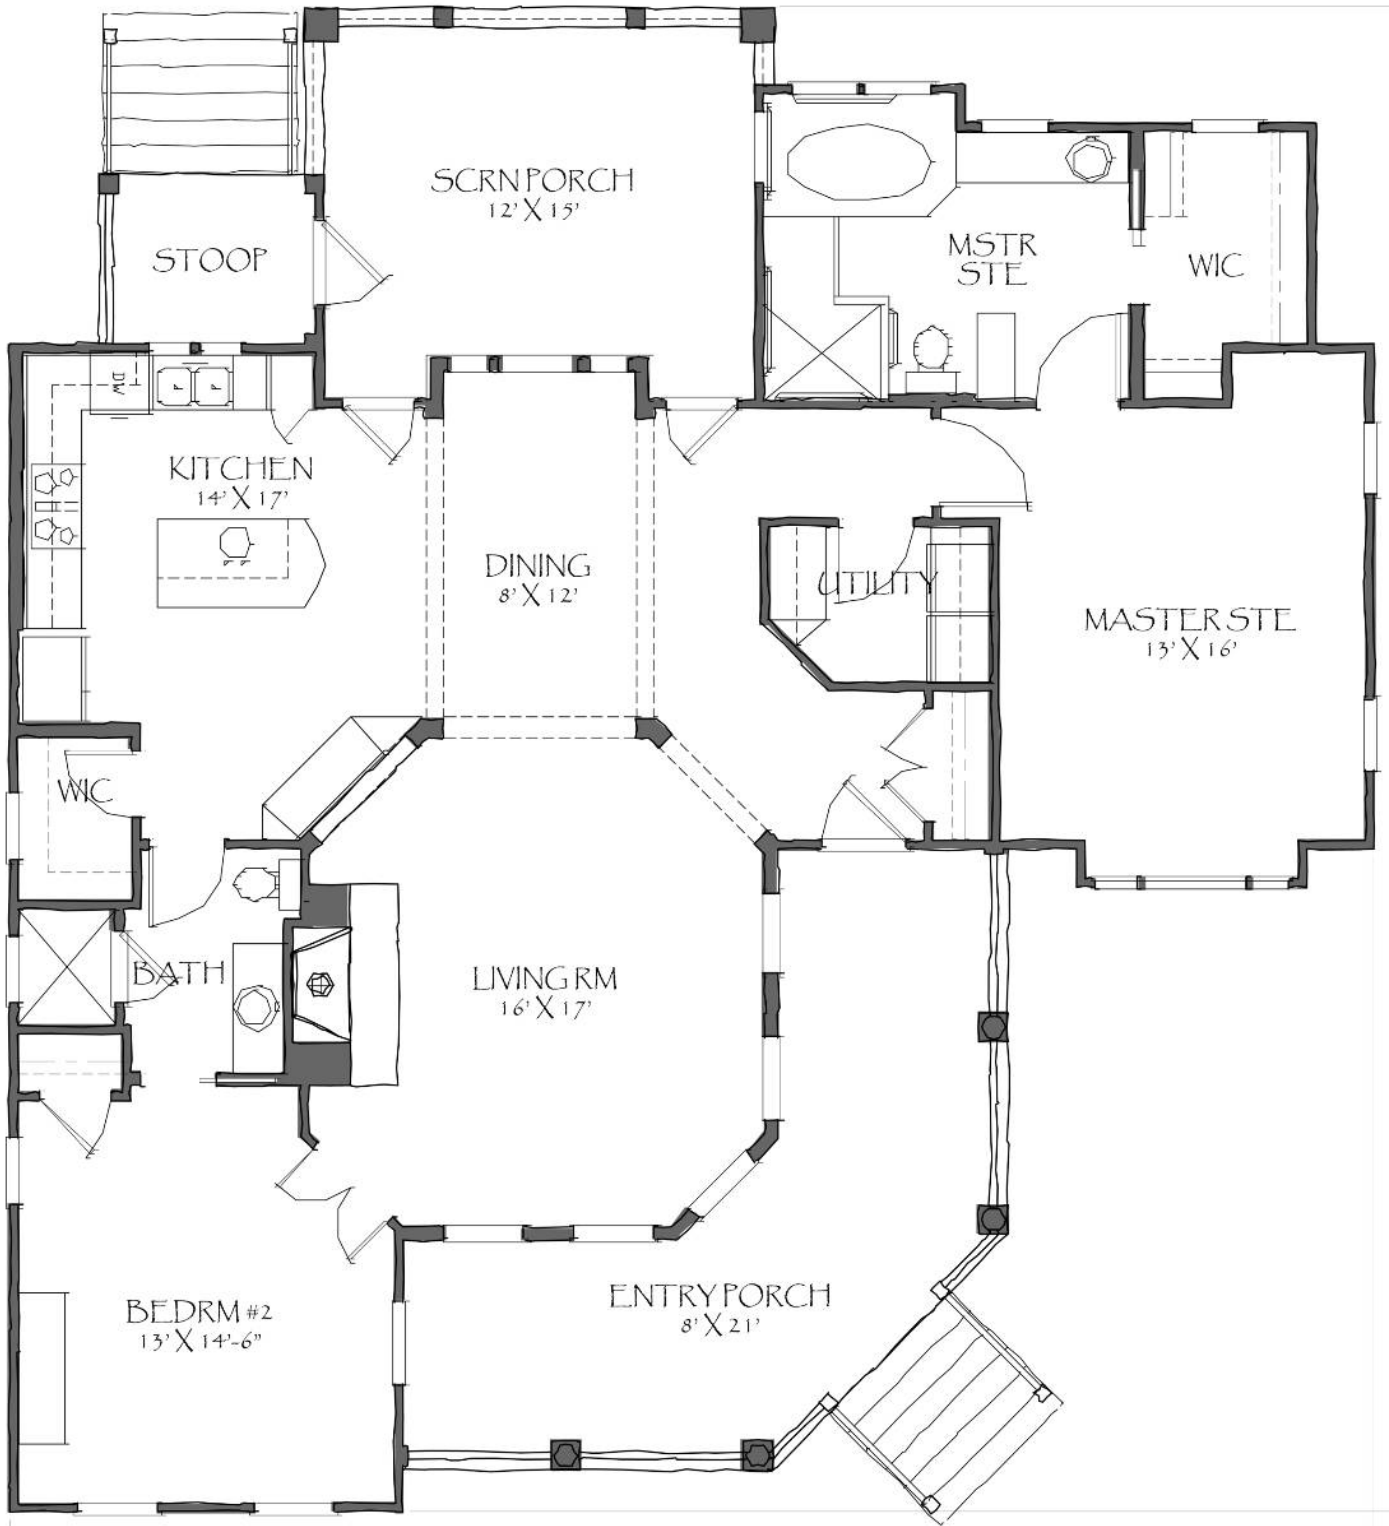

New neighborhood. Old charm.

Features of 13063 Hartley Circle

Interior Features:

- Antique Heart Pine flooring
- 8' Real Pine interior doors
- Custom cherry cabinets in kitchen and baths
- Kitchen features Dacor stainless appliances, double sink and prep sink– each equipped with garbage disposals
- Aquatran unit
 - ◇ www.aquatranproducts.com
- 12' ceiling in great room; 10' ceilings throughout
- Rinnai Tankless Hot Water Heater
- Heated floors in master bath
- Kohler Air Tub and custom tiled shower with seat in master bath
- Custom built-ins to store DVD's, CD's, books, and much more
- Surround sound system
- Security system

Exterior Features:

- Metal roof (heavy 24-gauge material)
- Spacious corner lot, fenced backyard
- Extensive landscape, hardscape, irrigation, and uplighting
- Gas outlet in backyard allows for easy grill hookup
- Power outlet on ceiling of porch for convenient decorations
- Operable exterior shutters (fiberglass)

47'-6"

52'-4"