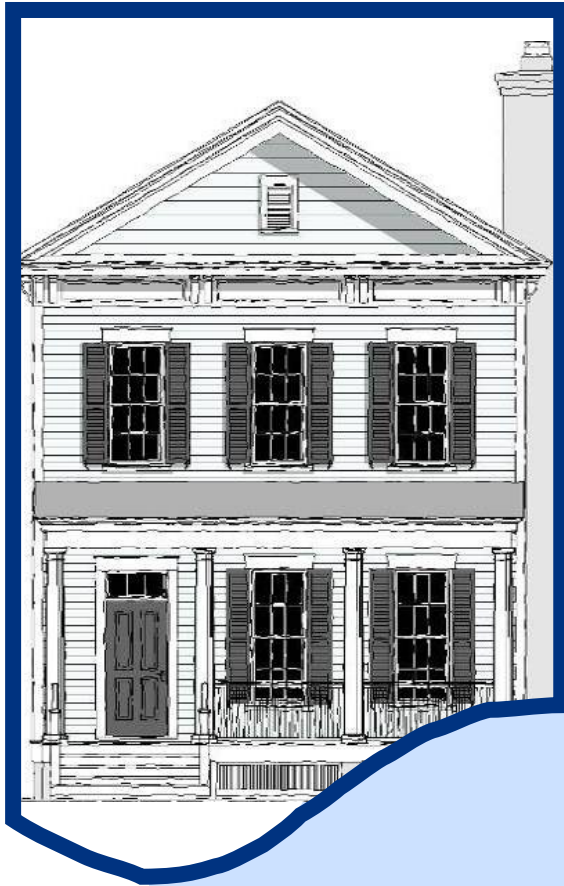

READY TO COME HOME TO FLORENCE GARDENS?

“The Walker”

BUILD THIS HOME IN
THE TOWN GREEN DISTRICT FOR

\$221,900

plus the price of your lot

3 BEDROOMS | 2.5 BATHS

2114 SQ FT

*suitable for lots 3, 4, 15, 16, 17, 20, 21,
30, 31, 44, 45, 46 and 47*