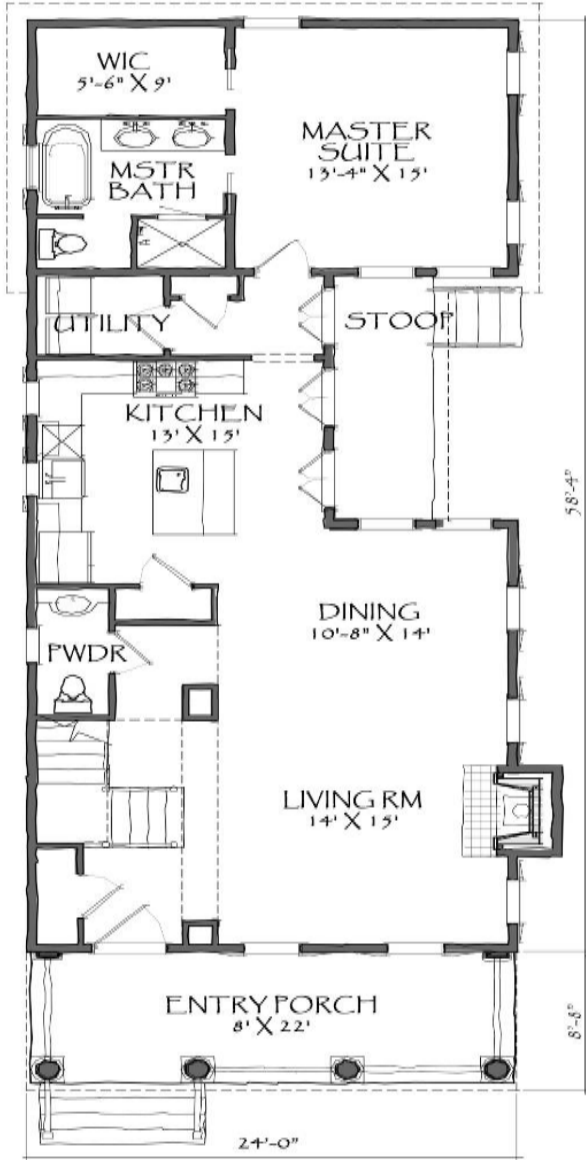

Also available:

3 BED, 2 BA
1440 SQFT
$158,900, plus lot

4BED, 3.5 BA
2400 SQFT
$252,000, plus lot

3 BED, 2 BA
1633 SQFT
$174,700, plus lot

FLORENCE GARDENS

New neighborhood. Old charm.

MODEL HOME OPEN DAILY — Weekdays 1:00 p.m. to 5:00 p.m. | Weekends 2:00 p.m. to 4:00 p.m. | *or by appointment*
www.FlorenceGardens.com | 228.539.5039 | 228.861.9500 | Follow *Florence Gardens* on Facebook®

Florence Gardens is located on O'Neal Road in Gulfport — 1.7 miles west of Hwy 605 and 3.0 miles east of Hwy 49.

Listed by Bayou Realty, LLC — Brokers Protected