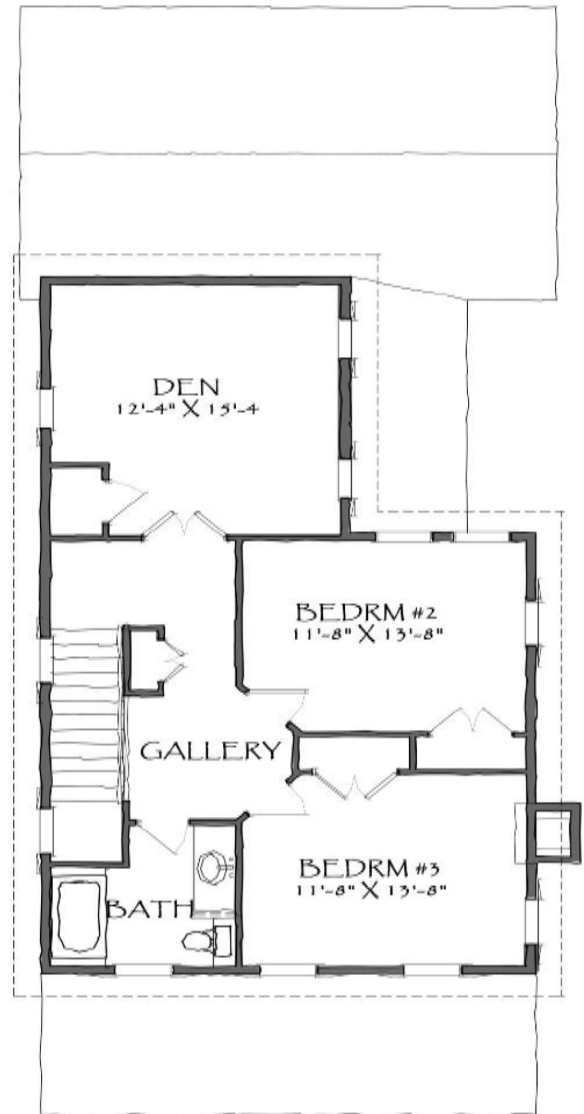

Also available:

3 BED, 2 BA
1440 SQFT
$158,900, plus lot

4BED, 3.5 BA
2400 SQFT
$252,000, plus lot

3 BED, 2 BA
1633 SQFT
$174,700, plus lot

FLORENCE GARDENS

New neighborhood. Old charm.

MODEL HOME OPEN DAILY — Weekdays 1:00 p.m. to 5:00 p.m. | Weekends 2:00 p.m. to 4:00 p.m. | *or by appointment*
www.FlorenceGardens.com | 228.539.5039 | 228.861.9500 | Follow *Florence Gardens* on Facebook®

Florence Gardens is located on O'Neal Road in Gulfport — 1.7 miles west of Hwy 605 and 3.0 miles east of Hwy 49.

Listed by Bayou Realty, LLC — Brokers Protected